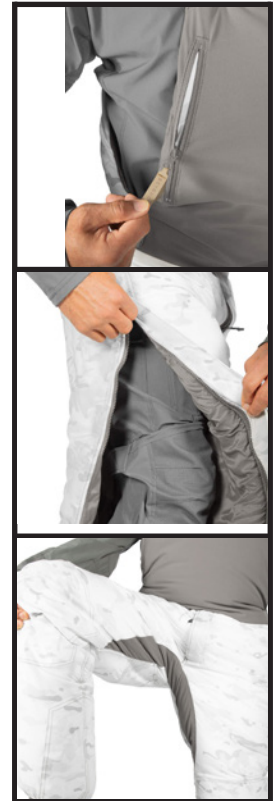

BEYOND

L8 | CHOSIN ECW BIB

COLOR:

MULTICAM ALPINE

OCP

SIZE:

LENGTH:

FIT:

PRODUCT IMAGE: MULTICAM ALPINE

WATER RESISTANT

THERMAL MANAGEMENT

EXTREME COLD WEATHER

TOTALLY WINDPROOF

DETAILS:

- FULL-LENGTH, 2-WAY SIDE ZIPPER FOR EASY ON AND OFF AND VENTING
- SIDE-ENTRY OVERSIZED STRETCH CHEST ZIP POCKET FOR QUICK ACCESS TO ELECTRONICS
- 4-POINT ADJUSTABLE ELASTIC SUSPENDERS
- 4-WAY STRETCH CROTCH GUSSET FOR MOVEMENT
- CORDURA® REINFORCED SEAT, INSTEP, AND KNEES
- FULLY FUNCTIONAL ZIPPER FLY
- EYELETS/GROMMETS AT HEM FOR OPTION TO ADD SHOCKCORD ATTACHMENTS
- EASY-FIND ERGONOMIC PULLS AND TABS - COMPATIBLE WITH ECW MITTS
- HOOK AND LOOP ADJUSTABLE HYPALON CUFFS AND WAIST TABS

MATERIALS:

- SHELL: WINDSTOPPER® PRODUCTS BY GORE-TEX LABS,
- TRIM: 84% NYLON 16% SPANDEX, WOVEN 4-WAY STRETCH -DWR TREATED
- CORDURA® 100% NYLON REINFORCEMENT
- LINING: 40D 100% NYLON RIPSTOP
- PLANET FRIENDLY INSULATION: 100% POLYESTER CLIMASHIELD, 2 LAYERS OF 3.6 oz APEX 360
- WEIGHT (SIZE LARGE): 37.6 oz (1065.9 g)